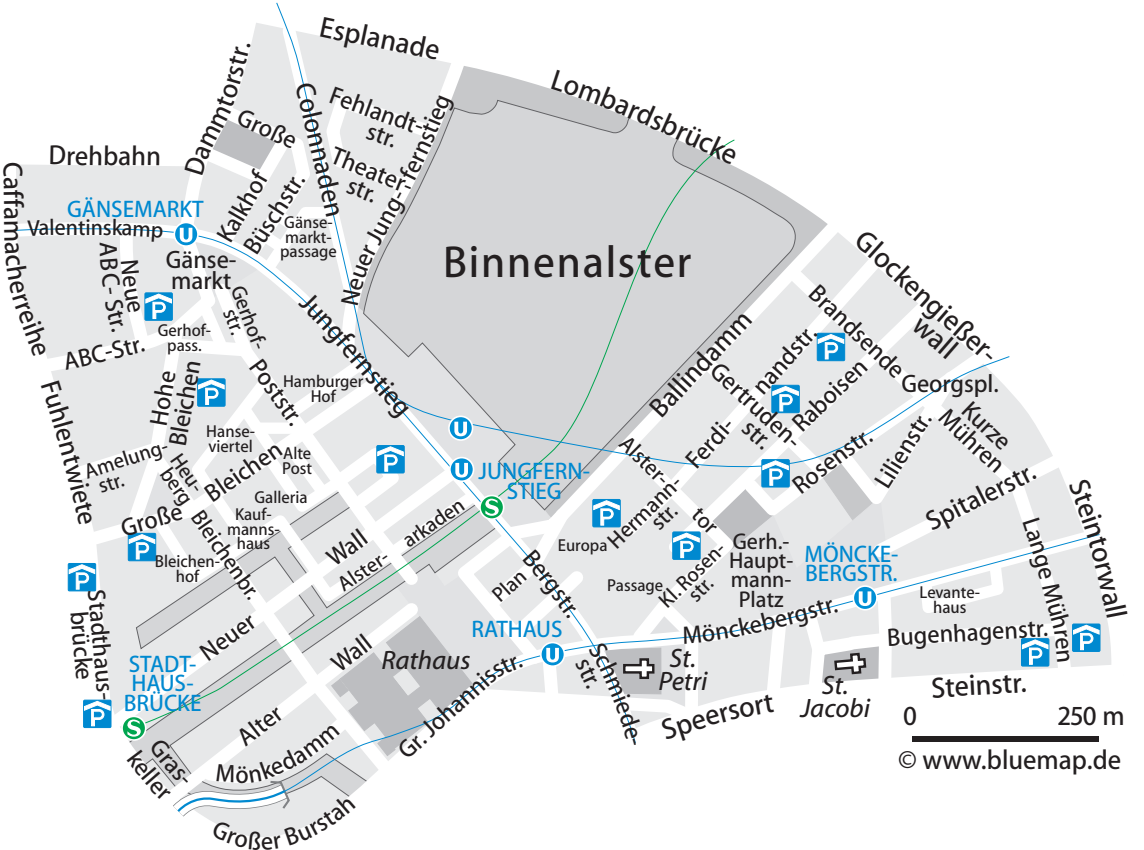

Binnenalster

0 250 m

© www.bluemap.de